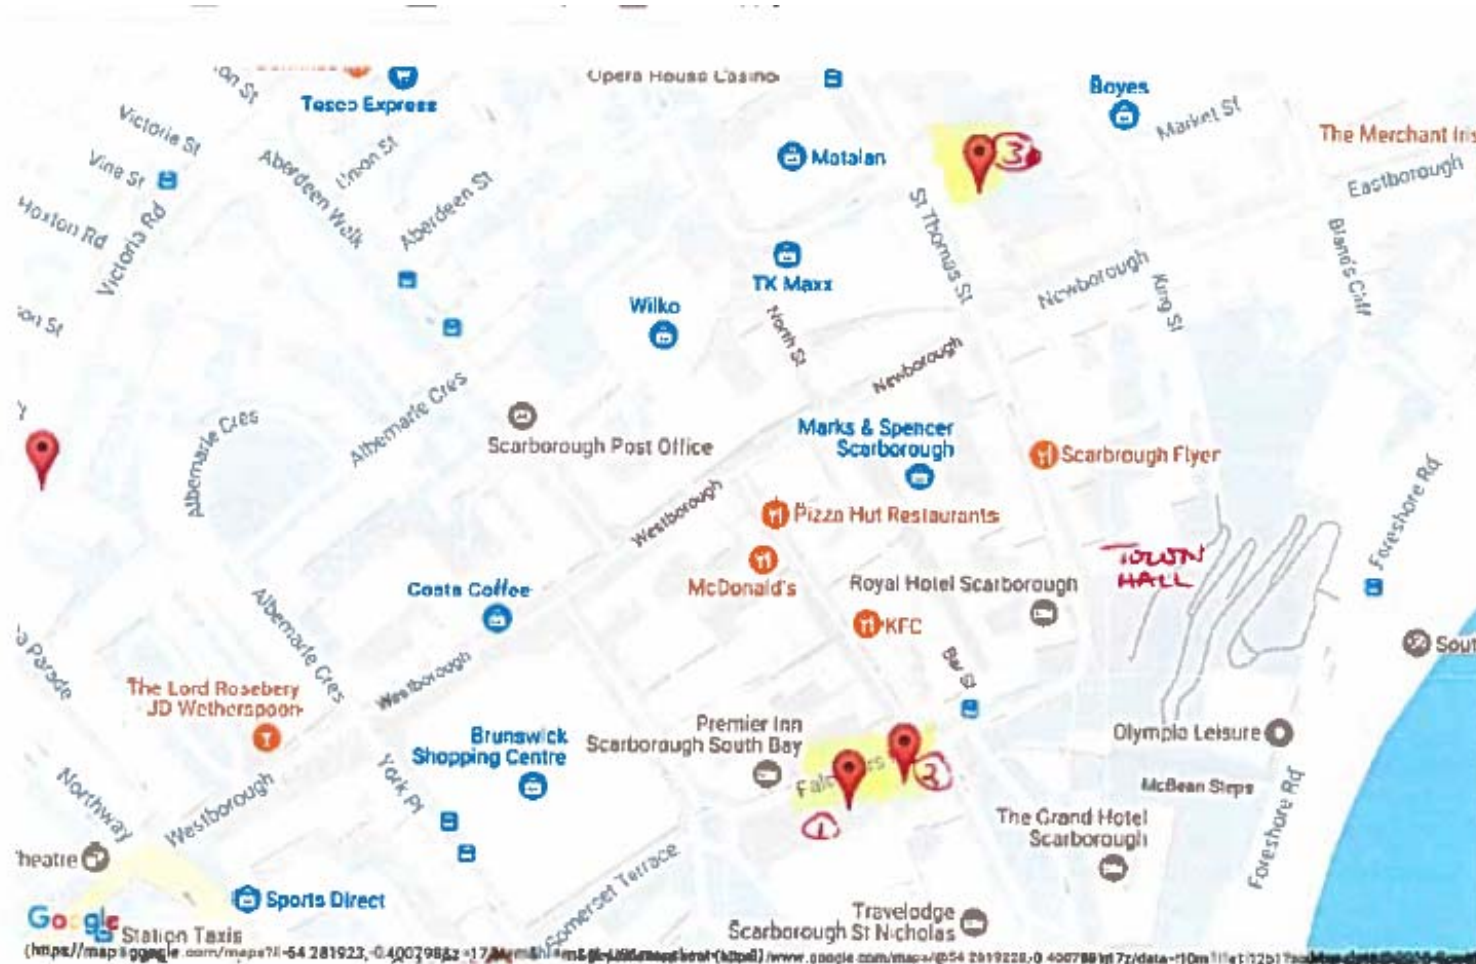

Map showing Scarborough Town Hall and 3 nearby short-stay car parks

Nearby car parks. Maximum stay in each is 6 hours. Parking charges at each apply 9am to 6pm. At each car park, the charge for 4 hours is £4.60, and for 6 hours is £5.60

1. Falconers Road car park, Falconers Road, Scarborough YO11 2EN
2. St Nicholas Parade car park, Falconers Road, Scarborough YO11 2EN
3. St Thomas Street car park, St Thomas Street, Scarborough YO11 1DY